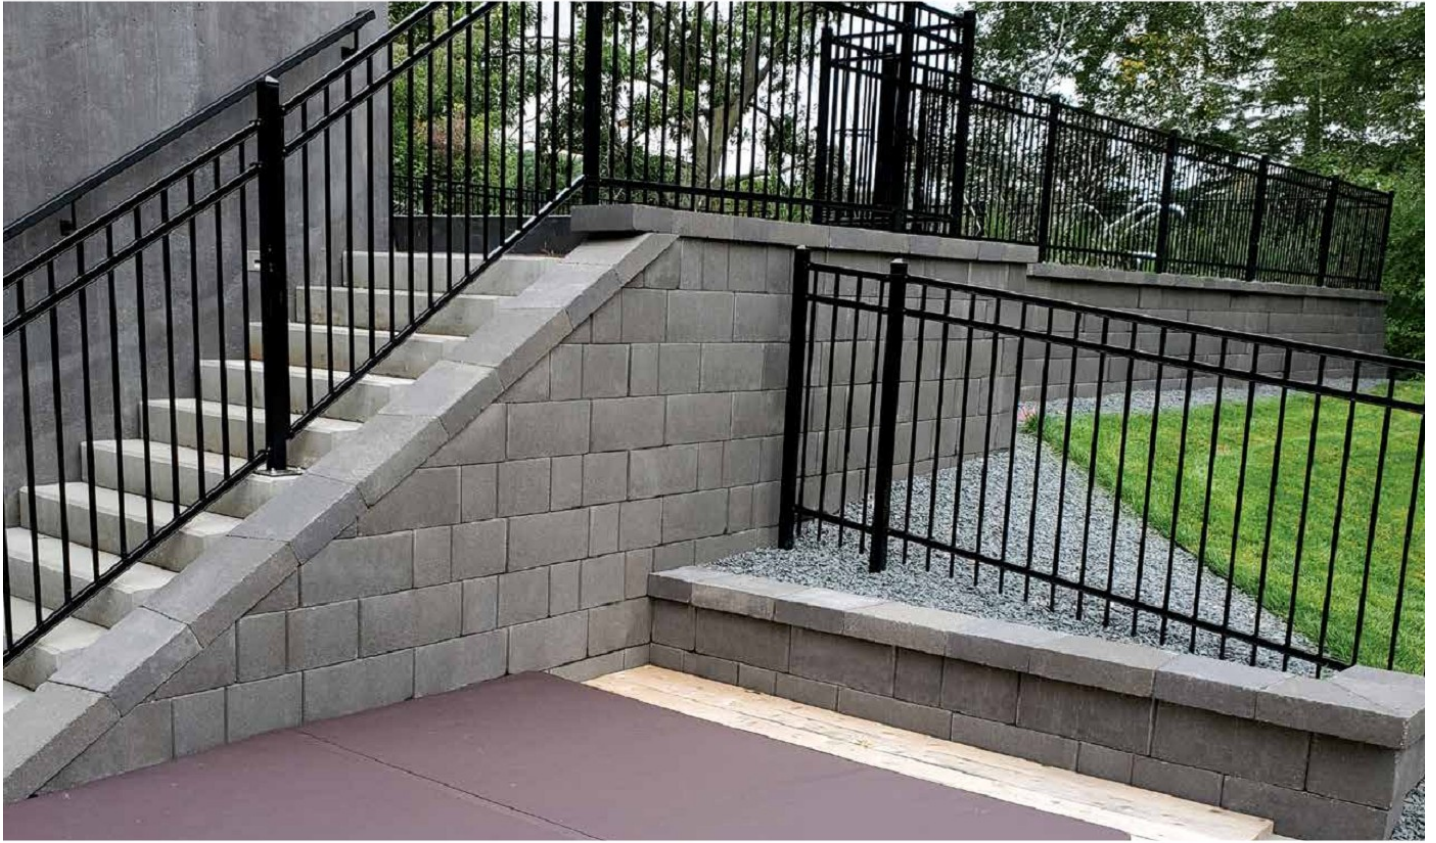

Black Square Foot CleanCut Wall Units