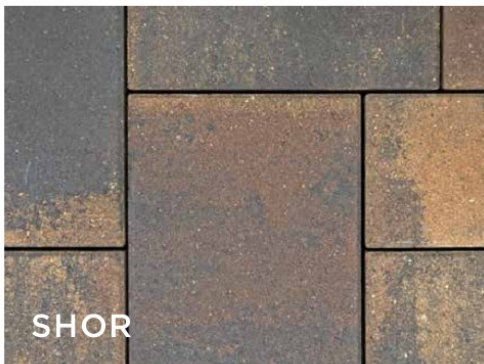

7cm pavers 2 3/4" & 6cm pavers 2 3/8"

9 x 18
9.45" x 18.9"

14 x 18
14.17" x 18.9"

Random bundle pallets

Select Series	Infusion Technology Permeable									
	Bleu	Creme	Mocha	Shor	Ash	Brk	Black	Black	Black	Black
SELECT SERIES PAVER										
Slatestone Grande Smooth (6cm)	•	◊	◊	•	•				•	•
Slatestone Grande Smooth (7cm)	•	◊	◊	•	•				•	•