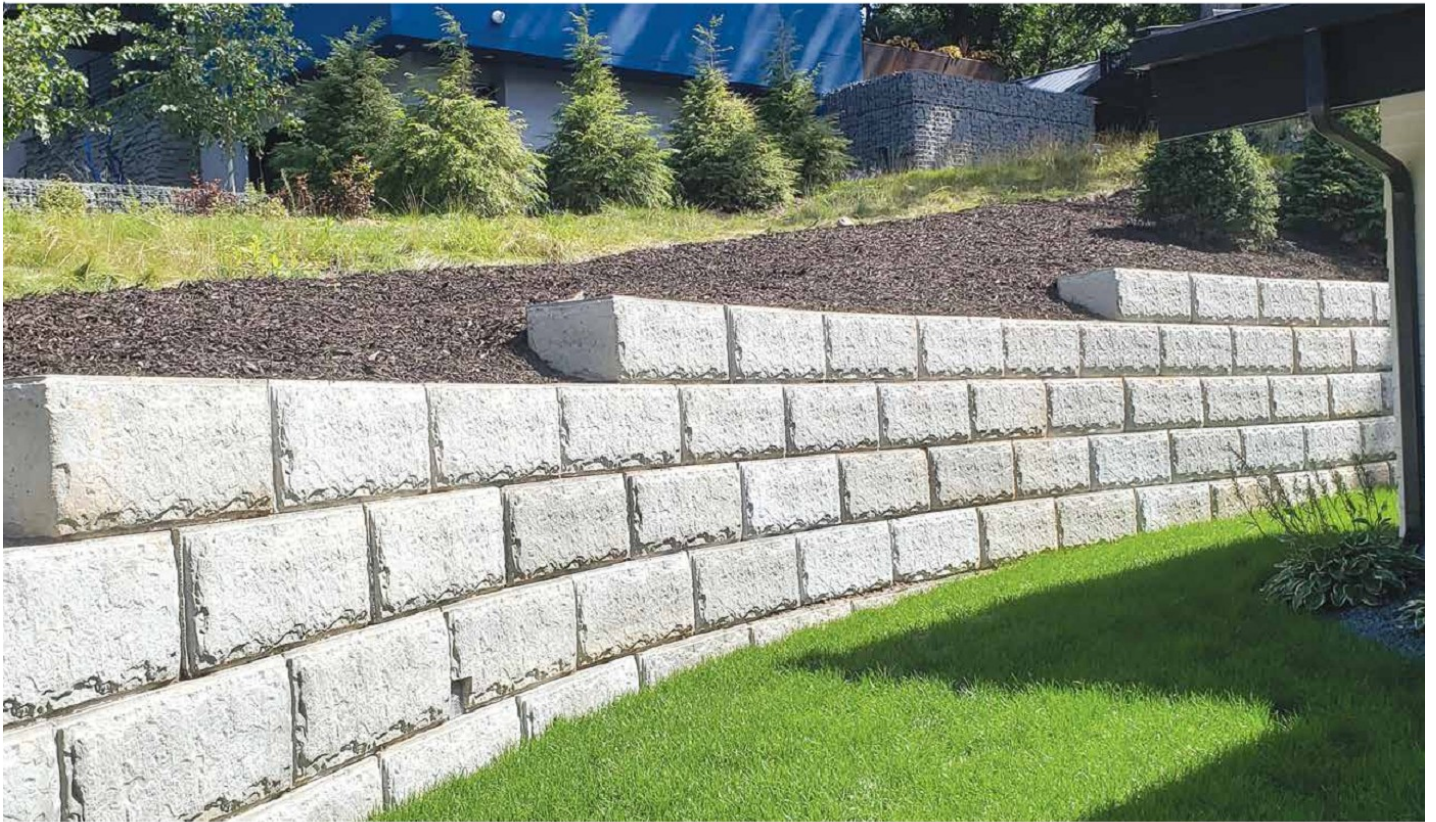

Bronco 18H Wall Units