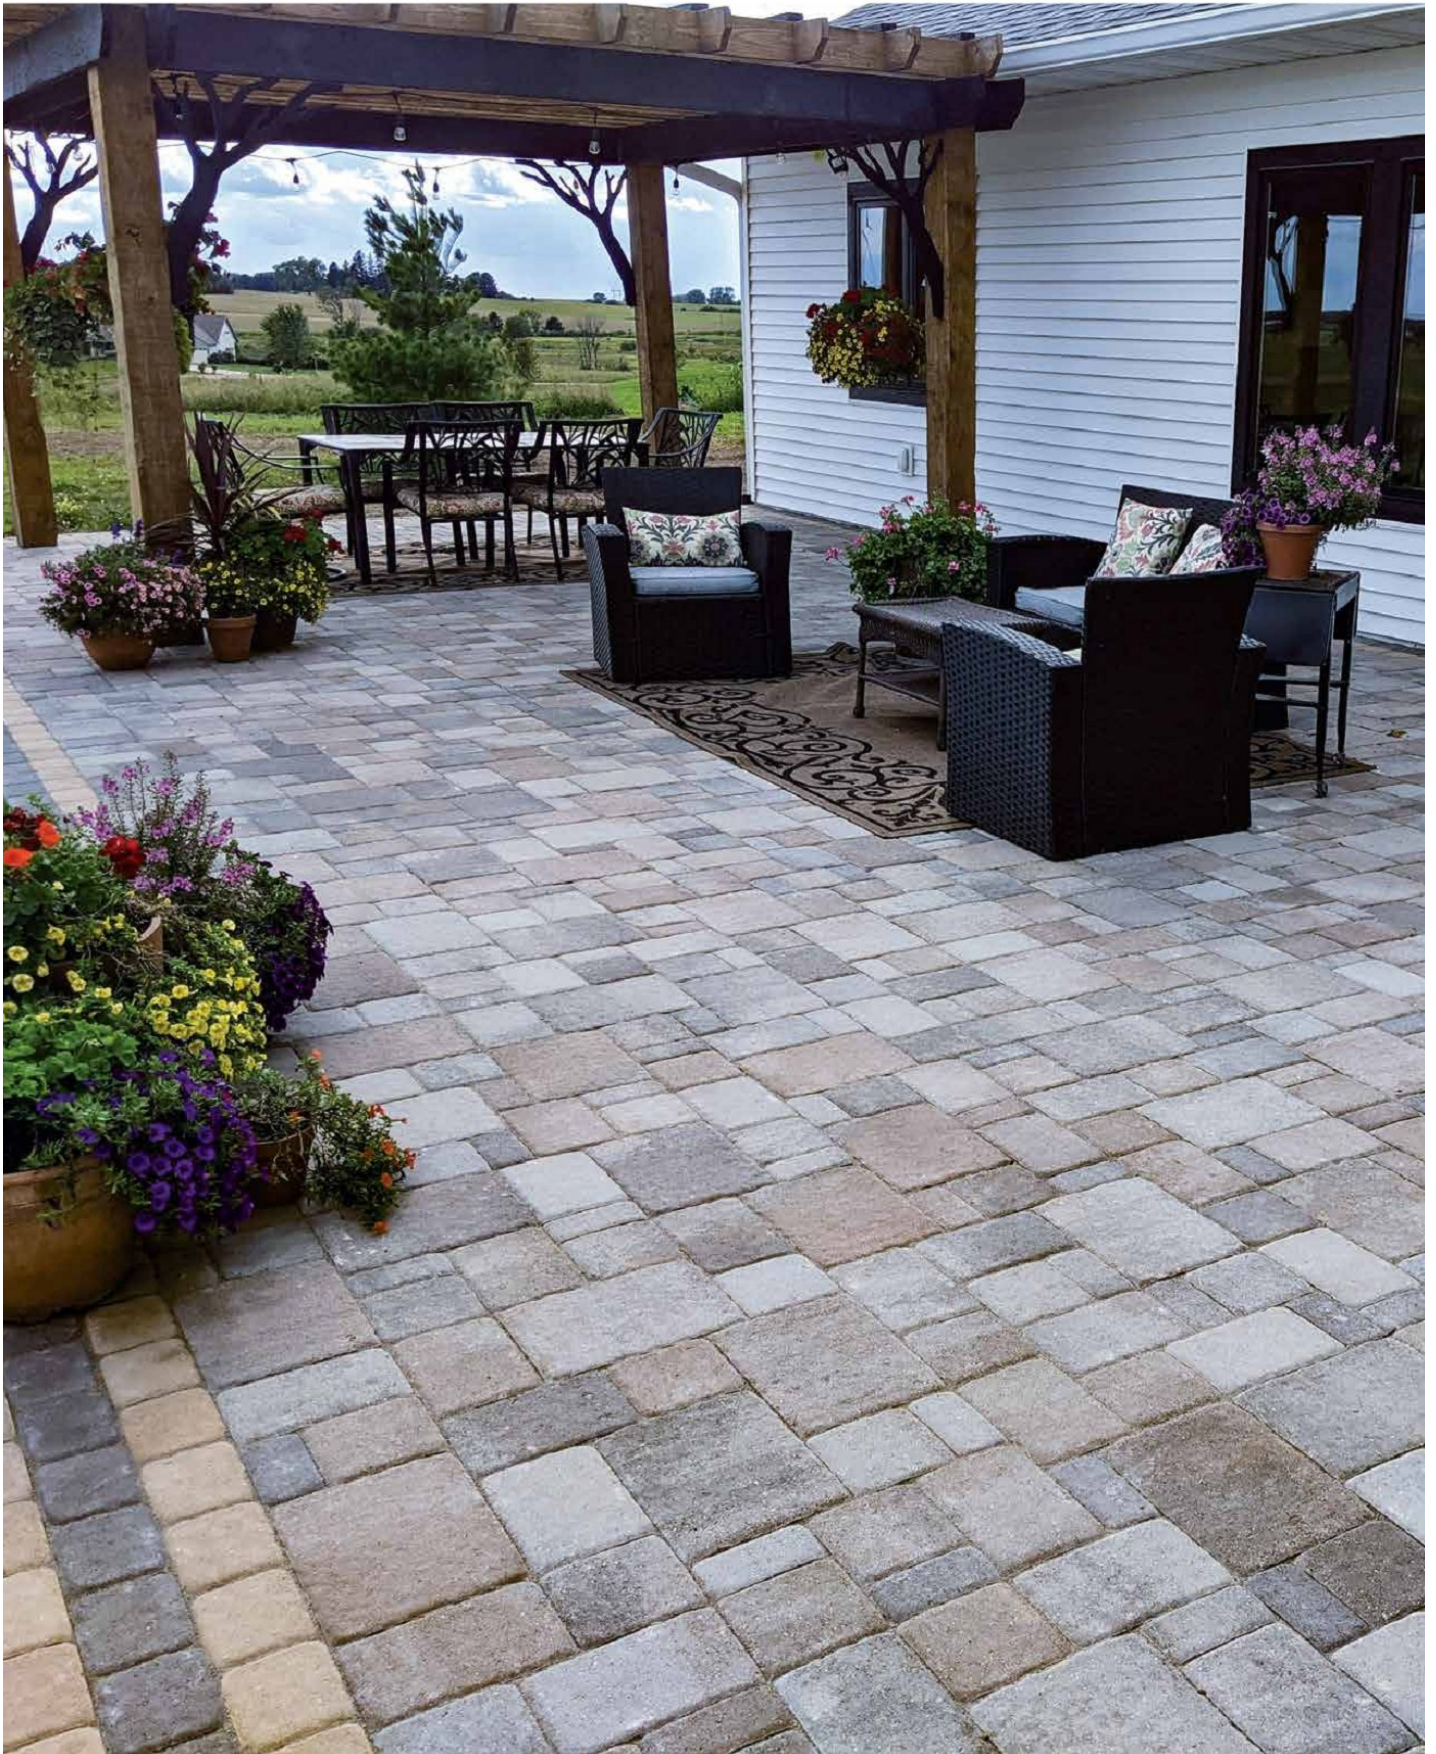

44 Bronze Blend Cobblestone Pavers, Prairie Tan 3/4 Stone Paver Soldier Courses & Black 3/4 Stone Paver Soldier Course