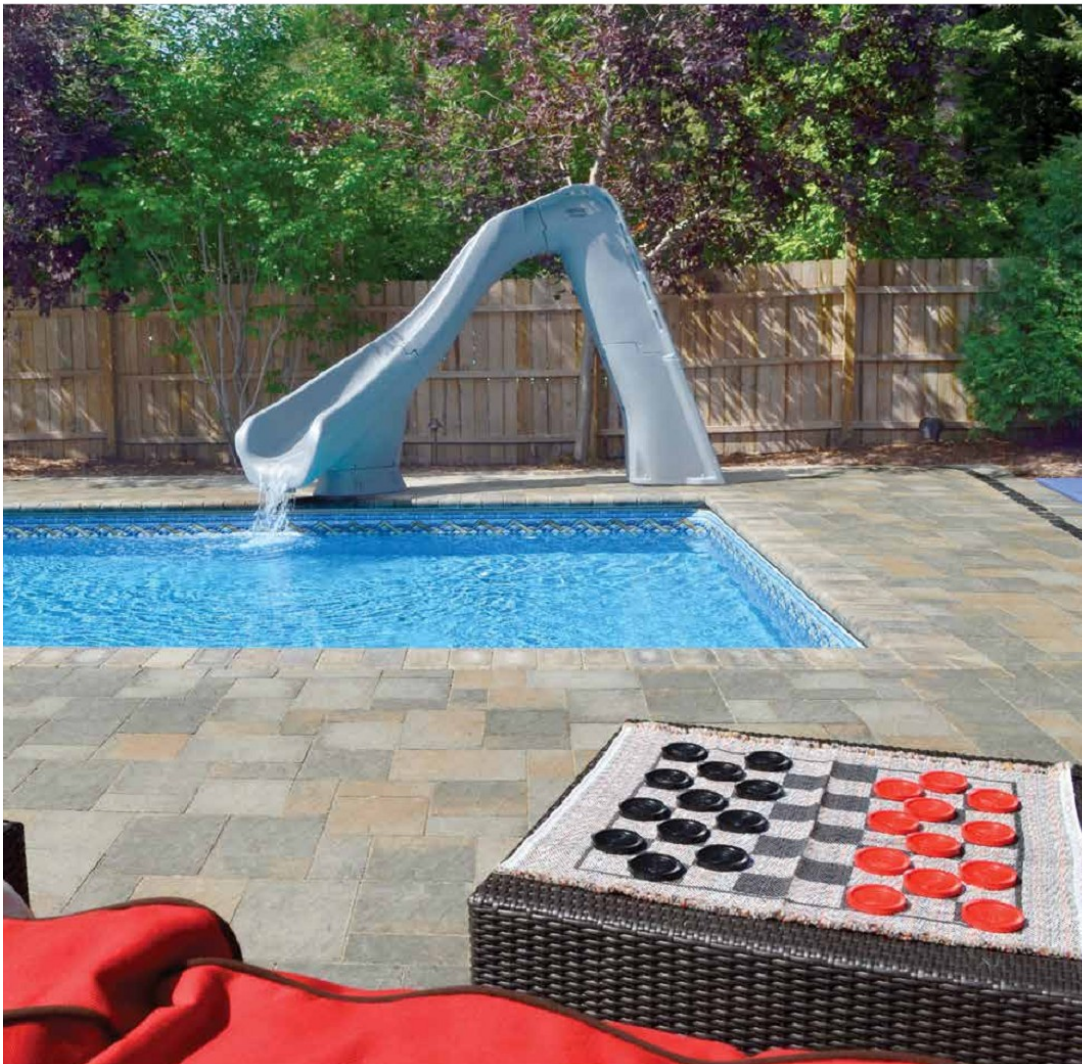

Fabulous Fire Features

Chestnut Blend: Cobblestone Pavers, Two-Tier Bar, Fire Place Kit & Brown: 3/4 Stone Paver Soldier Course, Bullnose 19

Poolside Perfection

Creme: Slatestone Grande, Slatestone Paver Soldier Course & Black Dekrastone Paver Sailor Course