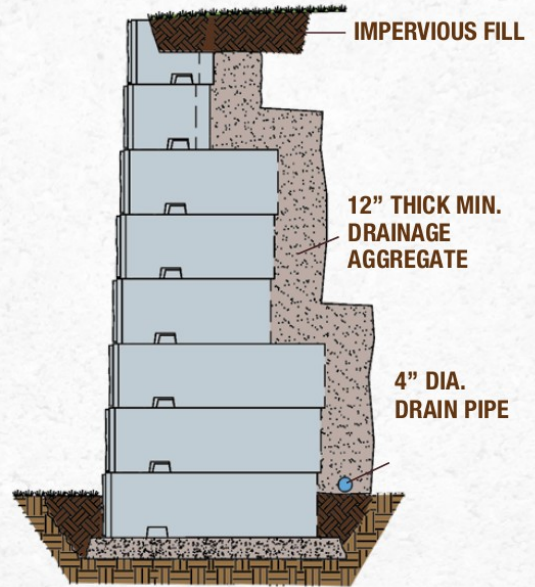

Unreinforced

GRAVITY WALL
EXTENDED DEPTH UNITS*
(NO GRID)

*Maximum unreinforced (or gravity) height of 6 ft. to 15 ft. depending on unit depths and site conditions