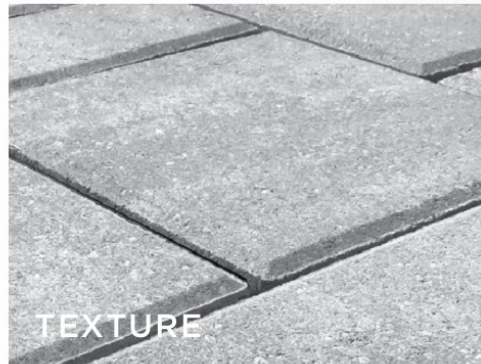

7cm pavers 2 3/4" & 6cm pavers 2 3/8"

9 x 18
9.45" x 18.9"

14 x 18
14.17" x 18.9"

Random bundle pallets

Select Series	Infusion Technology Permeable									
	Bleu	Creme	Mocha	Shor	Ash	Brk	Black	Black	Black	Black
SELECT SERIES PAVER										
Slatestone Grande Smooth (6cm)	•	◊	◊	•	•				•	•
Slatestone Grande Smooth (7cm)	•	◊	◊	•	•				•	•