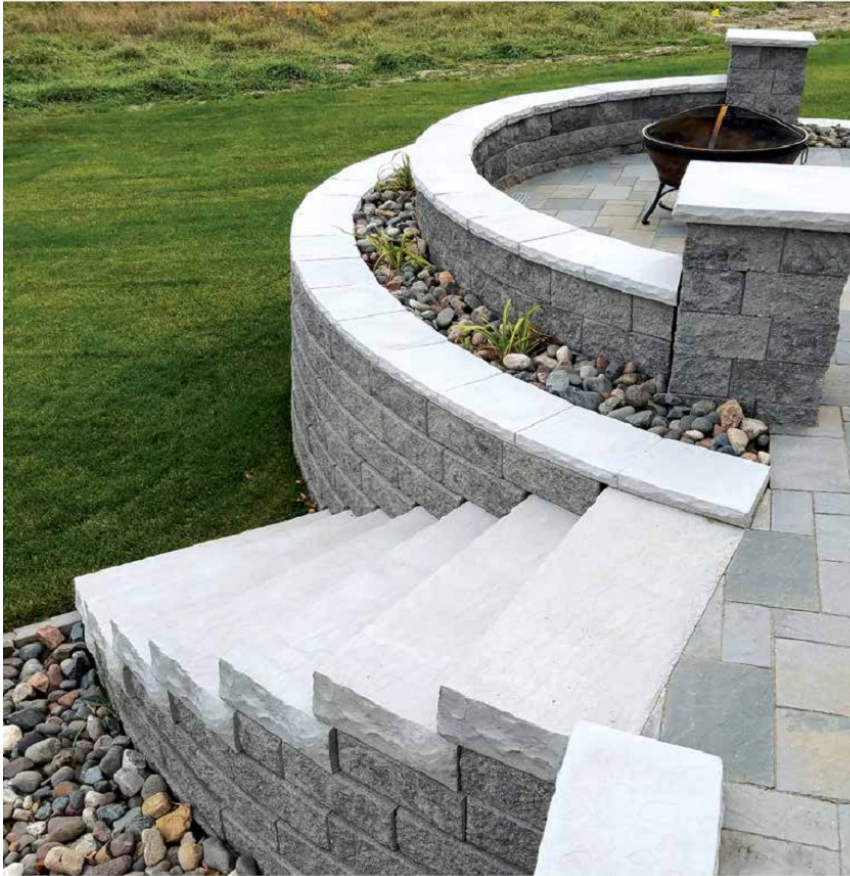

Canyon Gray: Step Units, Universal Coping, Column Cap