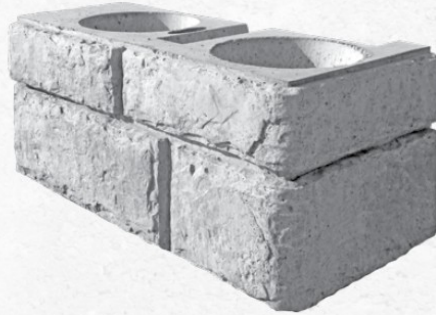

DOT Approved

Minimum quantities apply. Contact your Midwest Sales Representative for availability.

Bronco 30H
67.5" x 30" x 45"

Half Unit
2,700 lbs.

Universal Corner Unit
4,050 lbs.

Cap Unit
3,300 lbs.

Corner Cap Unit
3,300 lbs.