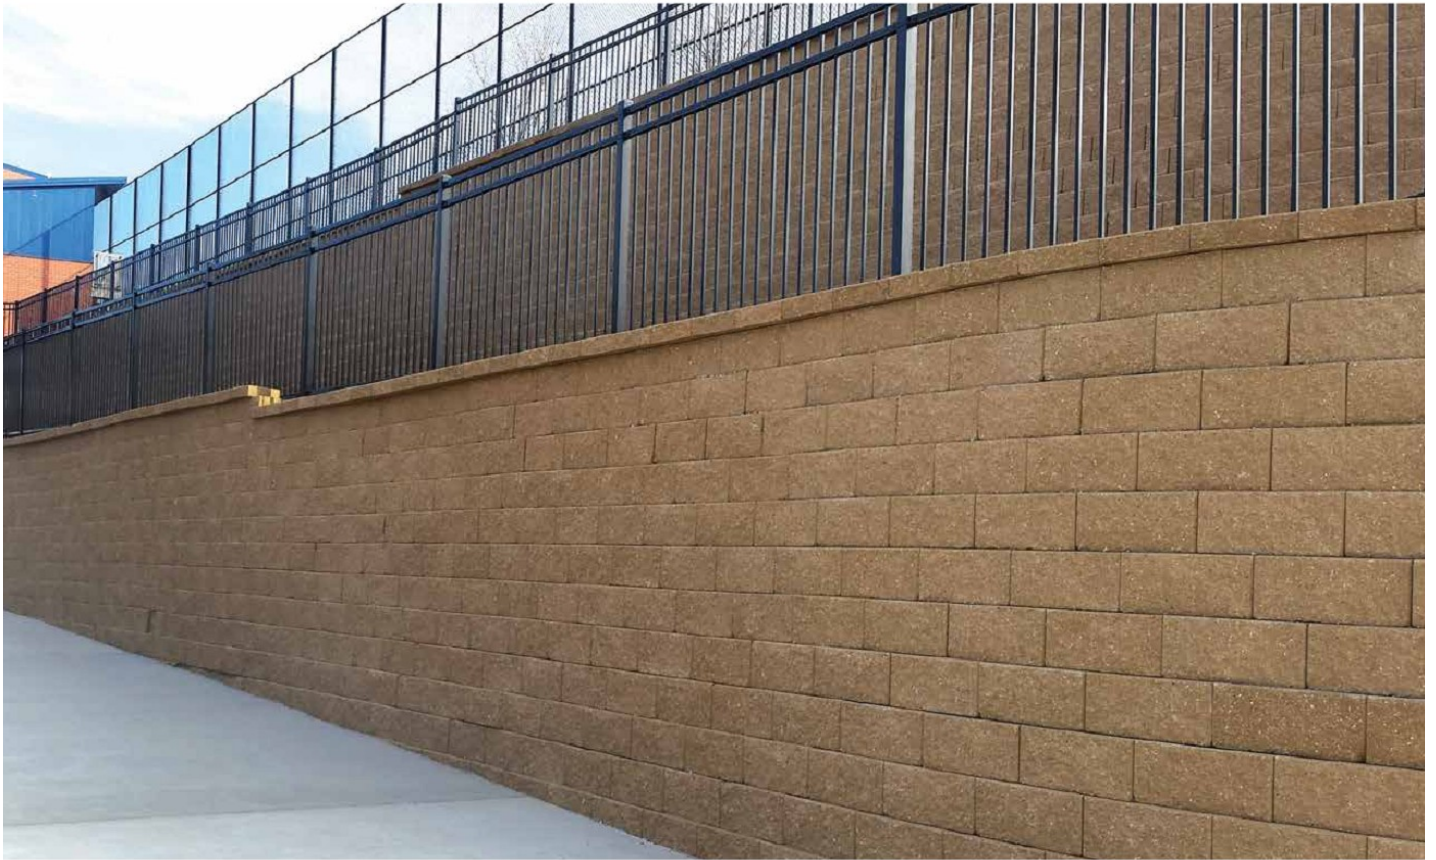

Prairie Tan Square Foot Wall Units