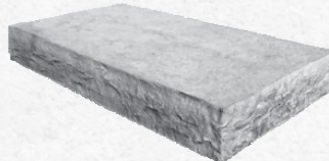

Universal Flat Cap