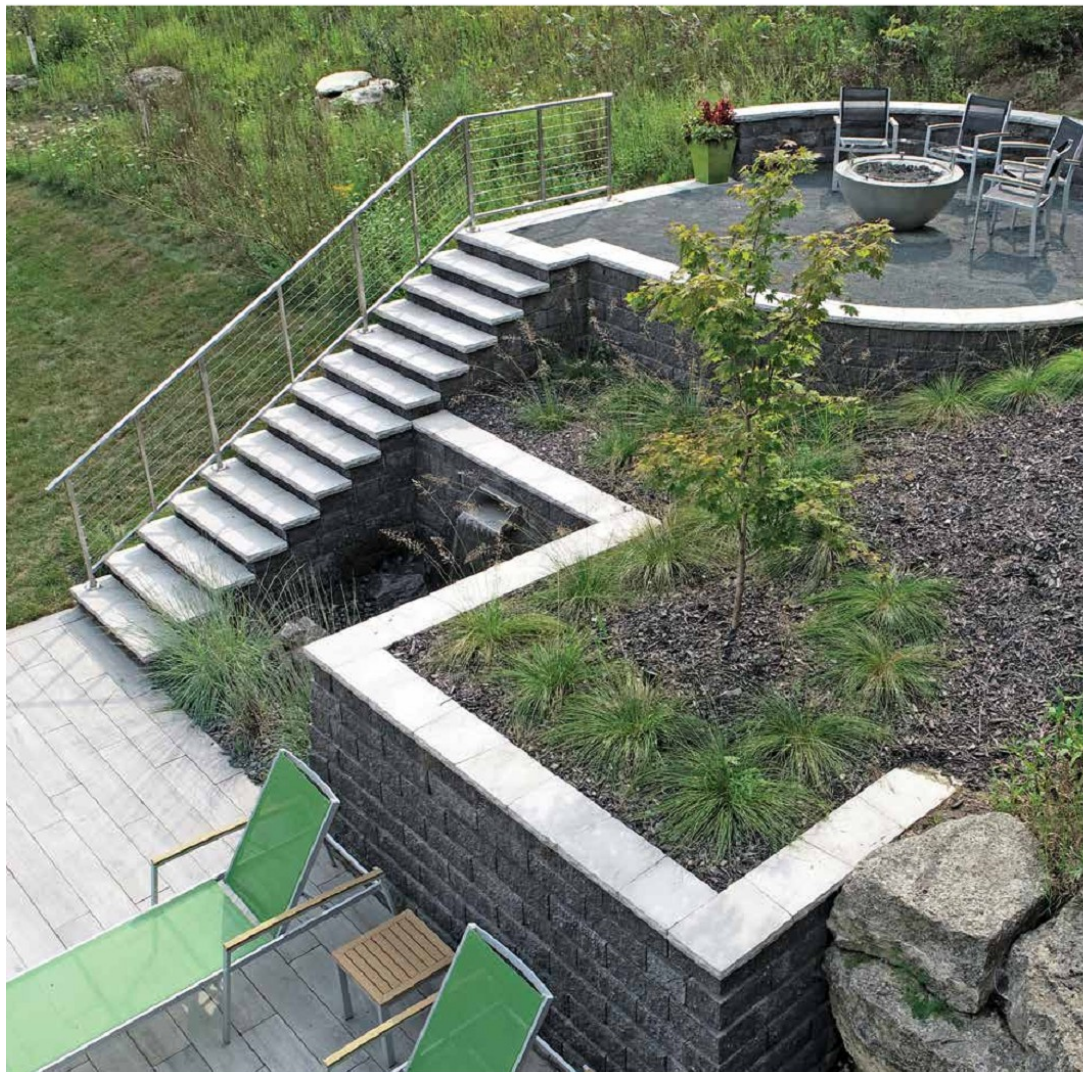

Wonderful Walls