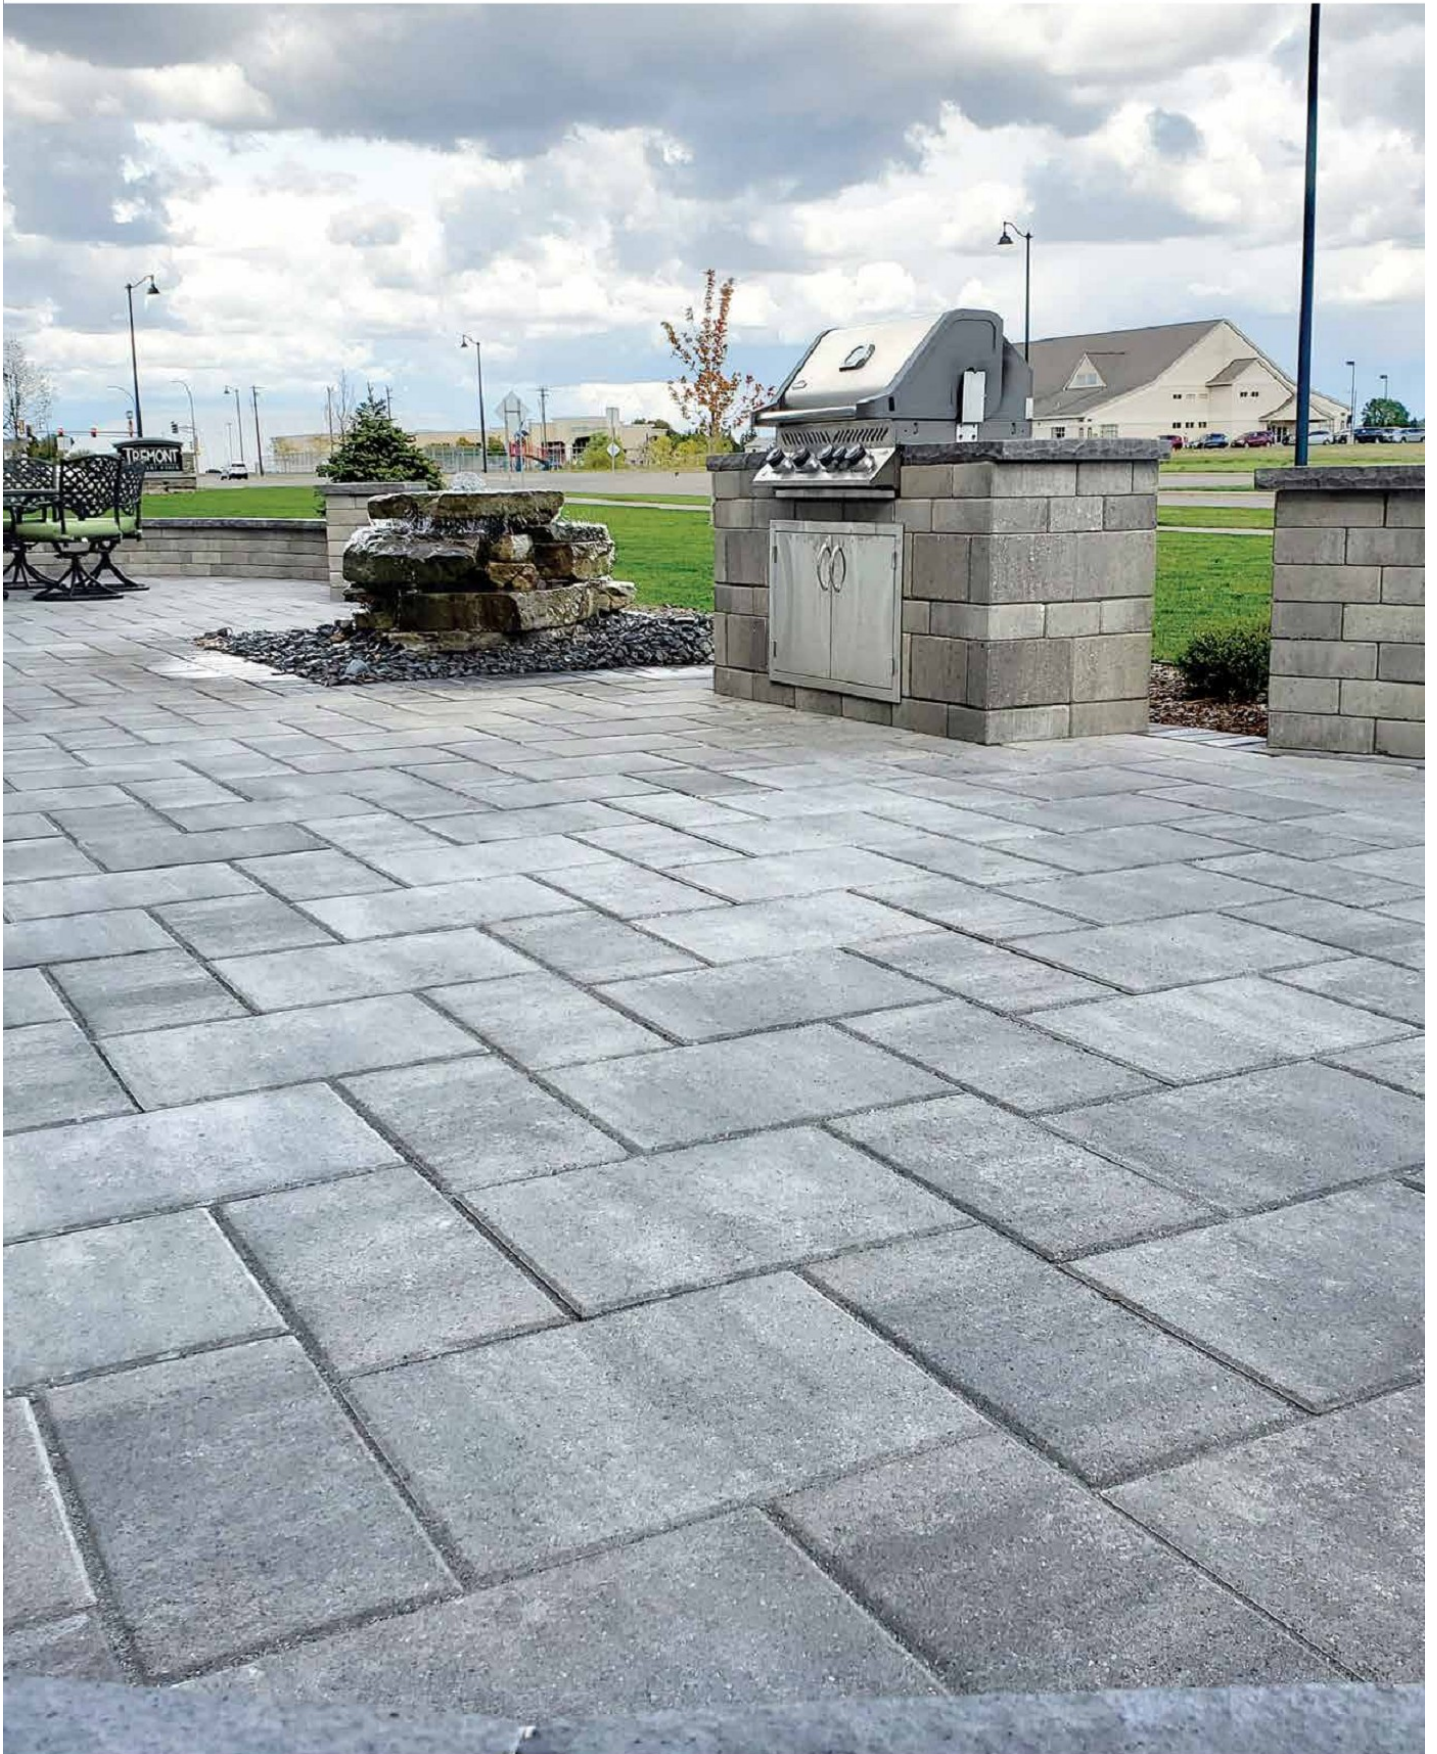

Ash Slatestone Grande Smooth Pavers & Charcoal Blend Ledgestone Smooth Grill Island Kit 35