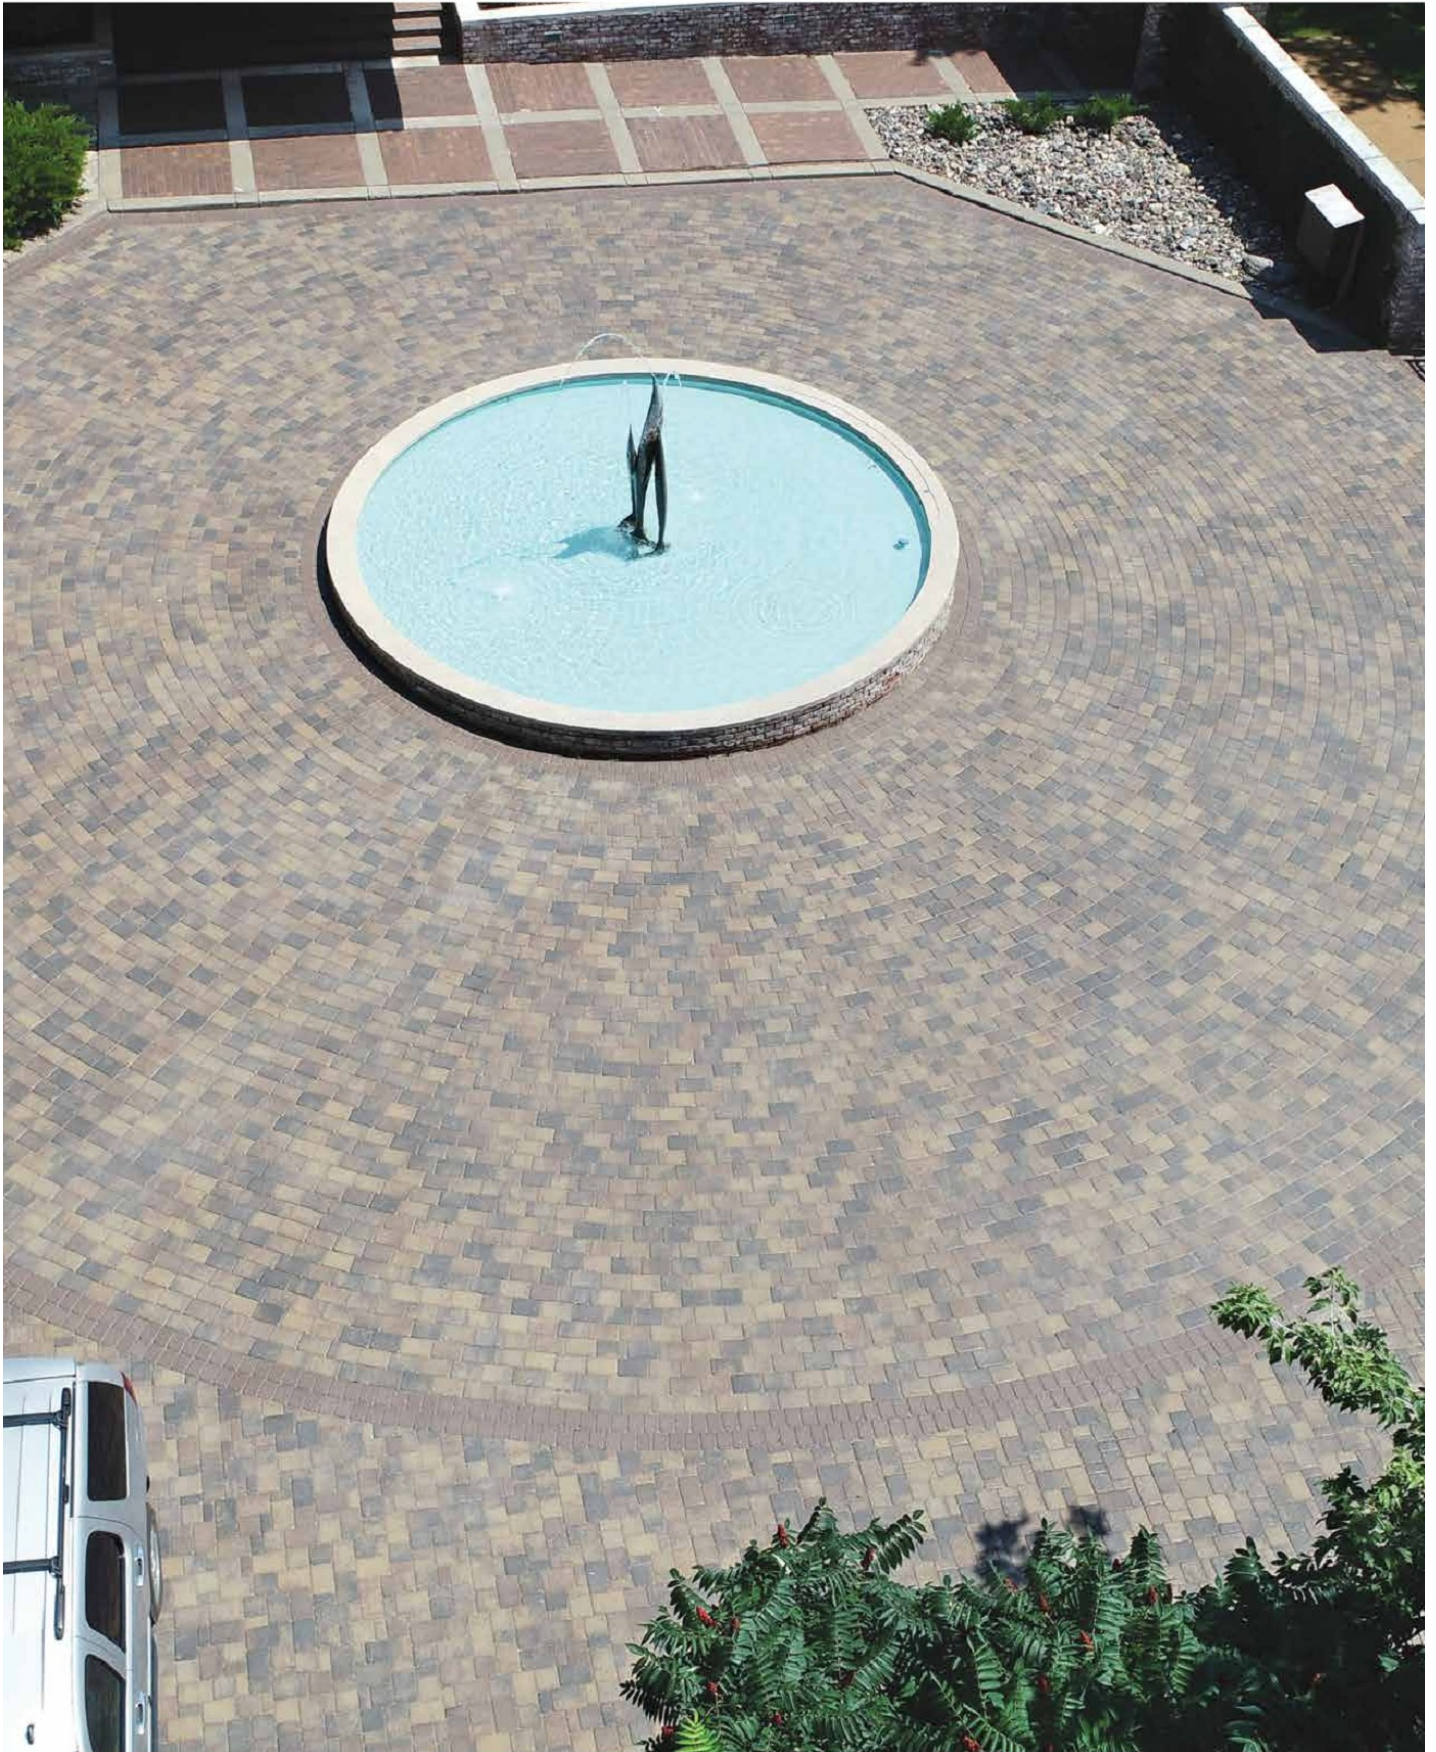

14 Lakeshore Blend: Cobblestone Pavers, Circlestone Pavers & Brown 3/4 Stone Double Paver Soldier Courses