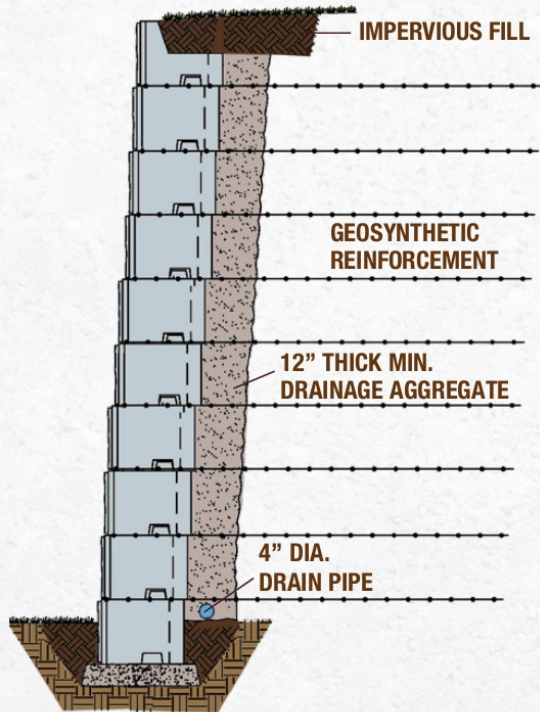

Soil-reinforced

REINFORCED WALL
24" UNITS
(VERSA-GRID)