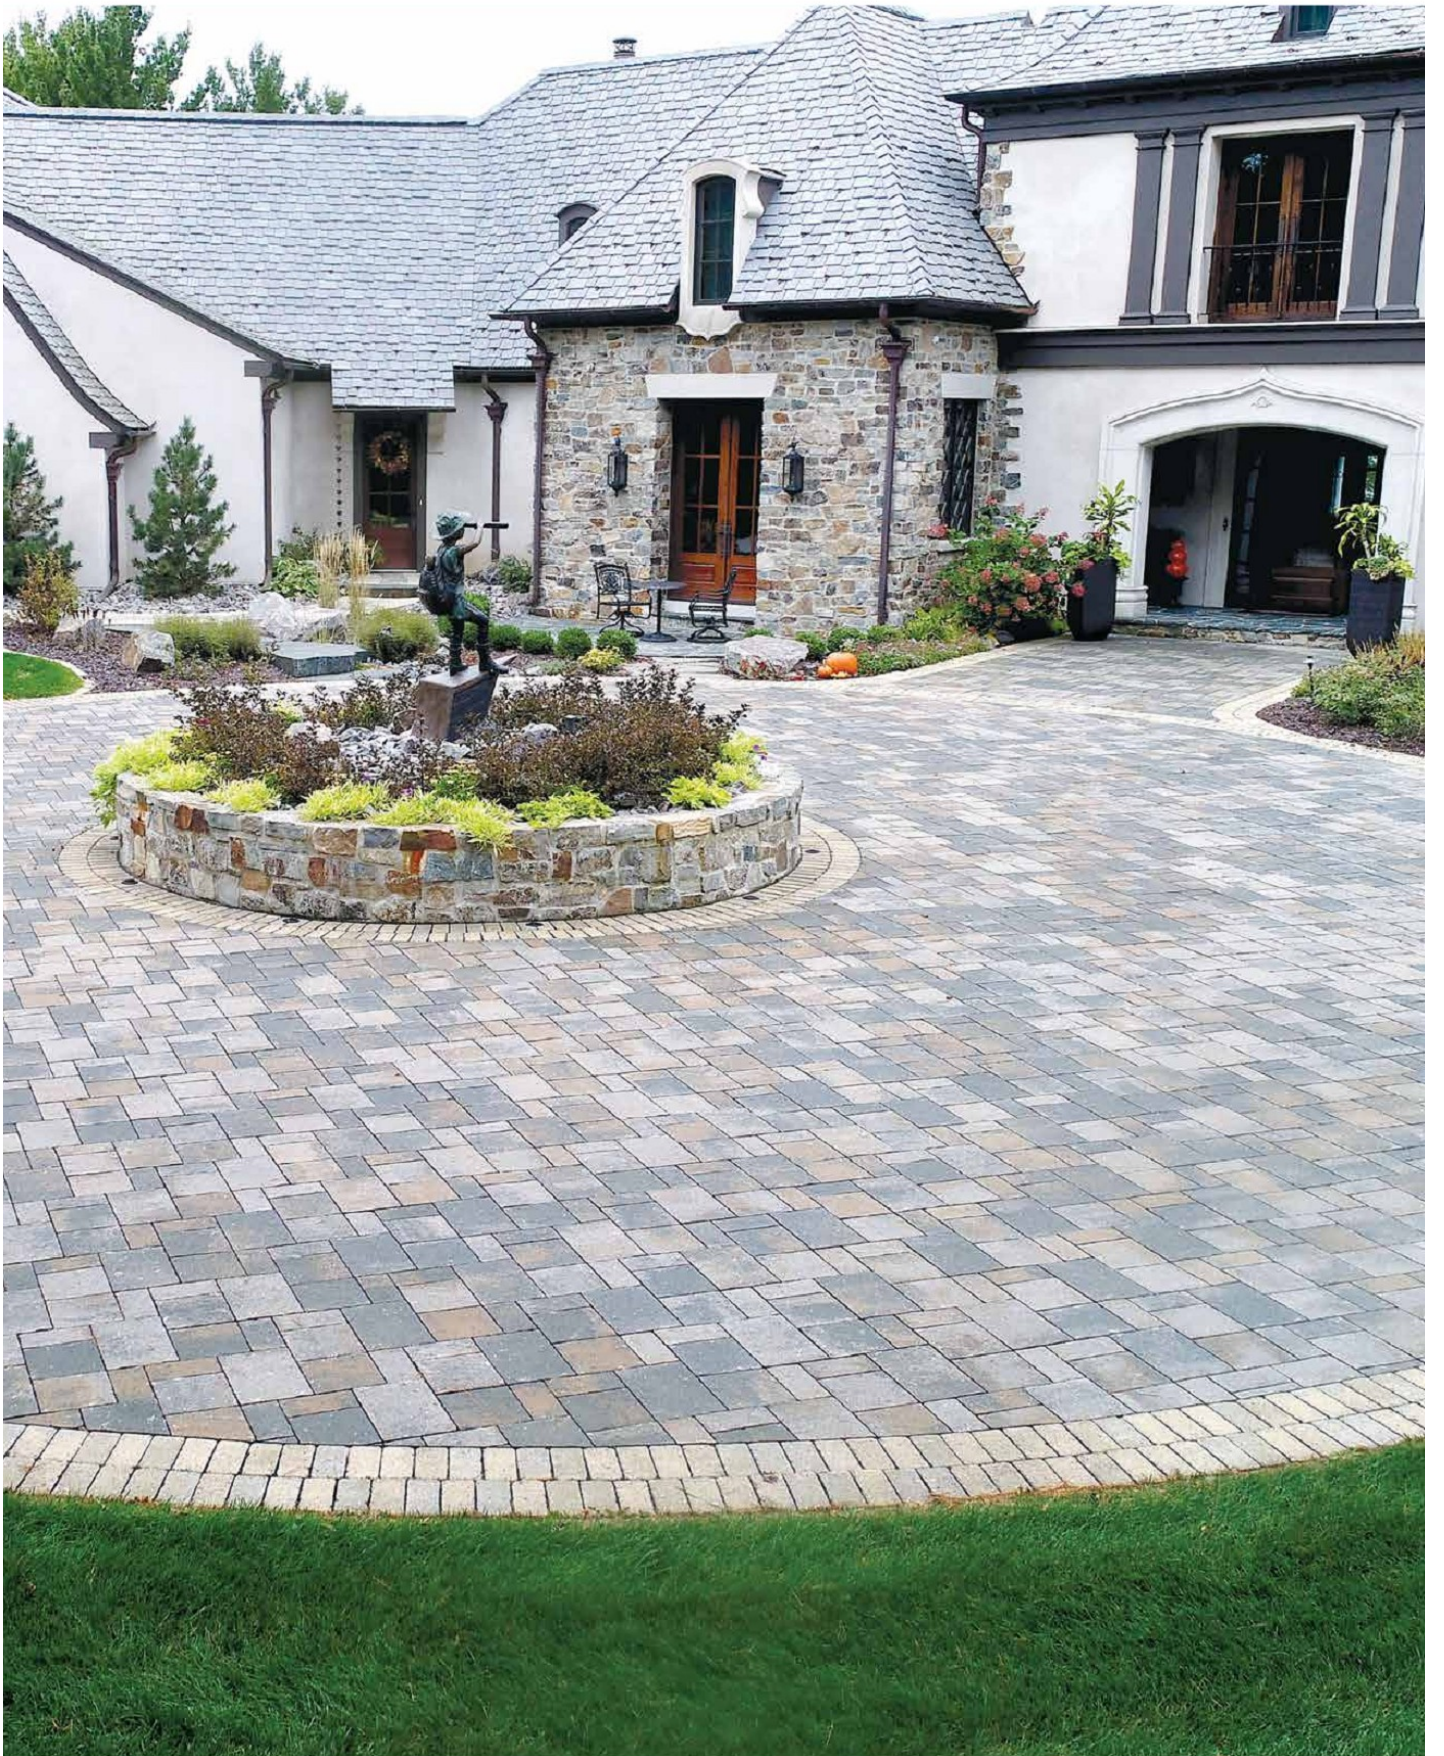

Bleu Slatestone Pavers & Creme Dekrastone Paver Double Soldier Course 29