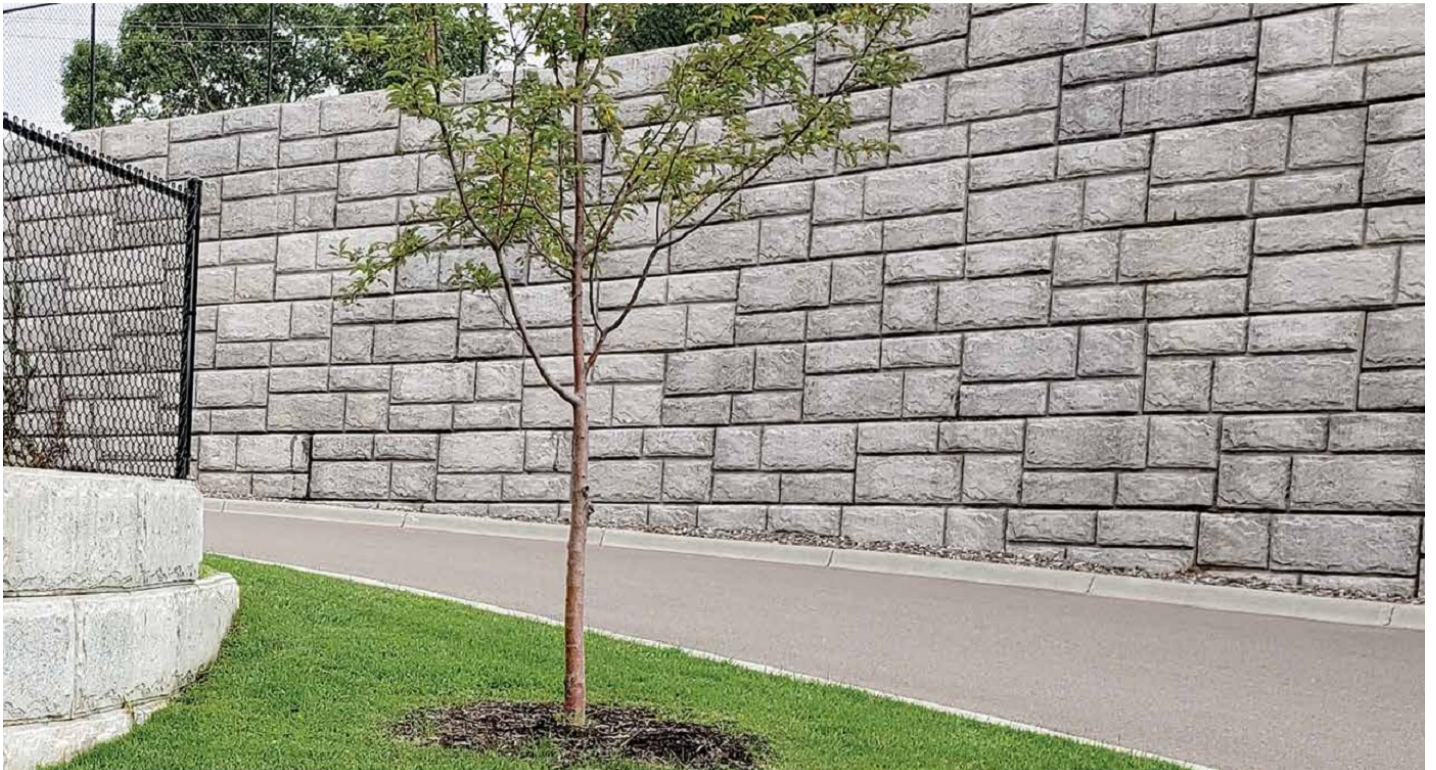

Soil-reinforced

Unreinforced

*Maximum unreinforced (or gravity) height of 6 ft. to 15 ft. depending on unit depths and site conditions