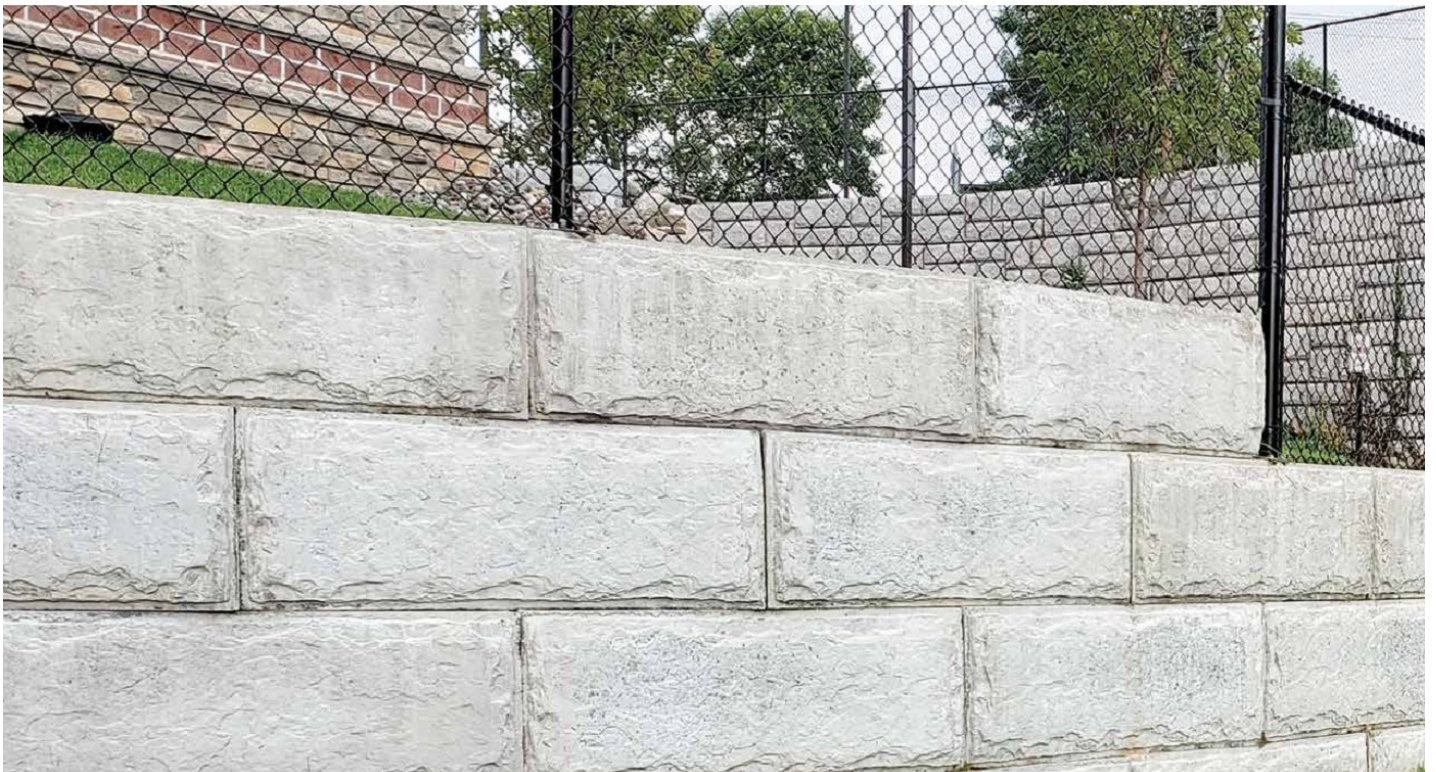

Bronco® Big Blocks

Bronco 30H
67.5" x 30" x 45"

Bronco 18H
48" x 18" x 24"

- Meets and/or exceeds MNDOT and WISDOT strength specifications (4,000 psi) for PMBWs (prefabricated modular block walls)
- Allows near-vertical construction & tight joints with variable bond
- Natural stone appearance & random-patterned 4-panel face (30H)
- Displays 6 square feet (18H) or 14 square feet (30H) of wall face area
- Build walls up to 15 feet tall (18H) or 10 feet tall (30H) without soil reinforcement
- Easily accommodates geogrid for taller walls
- Apply color with stain