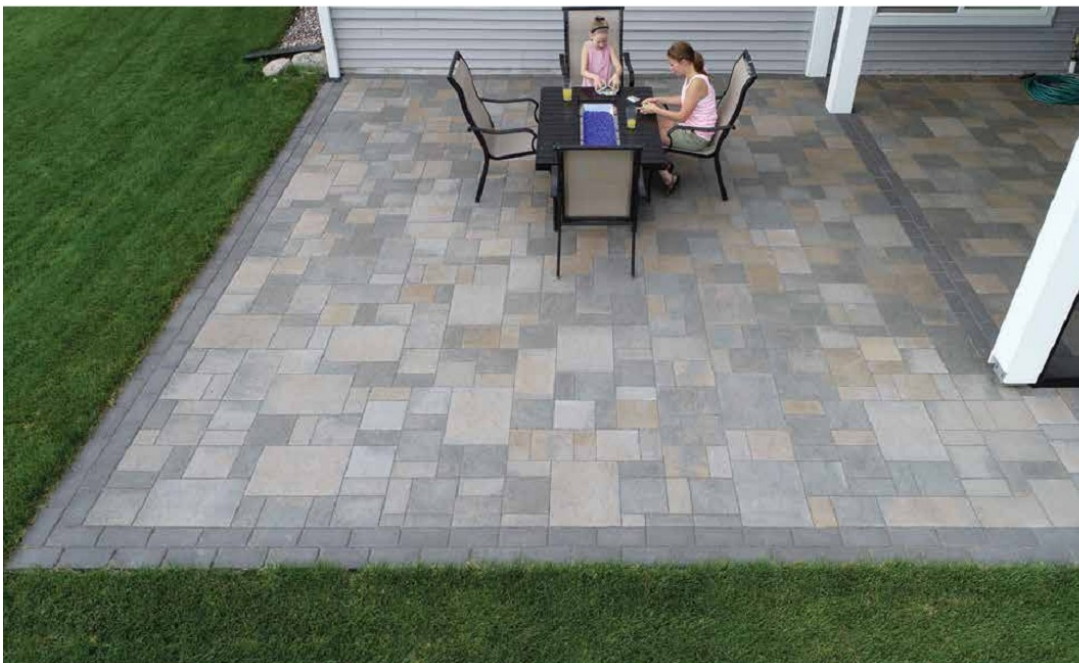

Slatestone™ Combinations

5 x 9
4.72" x 9.45"

9 x 9
9.45" x 9.45"

9 x 14
9.45" x 14.17"

By WillowCreek

9 x 18
9.45" x 18.9"

14 x 18
14.17" x 18.9"

Random bundle pallets

Select Series	Infusion Technology							
	Bleu	Crème	Mocha	Shor	Asn	Brik	Black	Permeable
SELECT SERIES PAVER								
Slatestone (6cm)	•	◊	◊	•	•			•
Slatestone Grande (6cm)	•	◊	◊	•	•			•
Slatestone Smooth (6cm)	•	◊	◊	•	•			•
Slatestone Grande Smooth (6cm)	•	◊	◊	•	•			•
Slatestone (7cm)	•	•	•	•	•			•
Slatestone Grande (7cm)	•	•	•	•	•			•
Slatestone Smooth (7cm)	•	◊	◊	•	•			•
Slatestone Grande Smooth (7cm)	•	◊	◊	•	•			•

• = STOCK: Shapes and colors. Blank box = not available.
◊ = SPECIAL ORDER: Available upon request.

Special order lead time varies and minimum quantities may apply. Contact your local supplier for current availability.