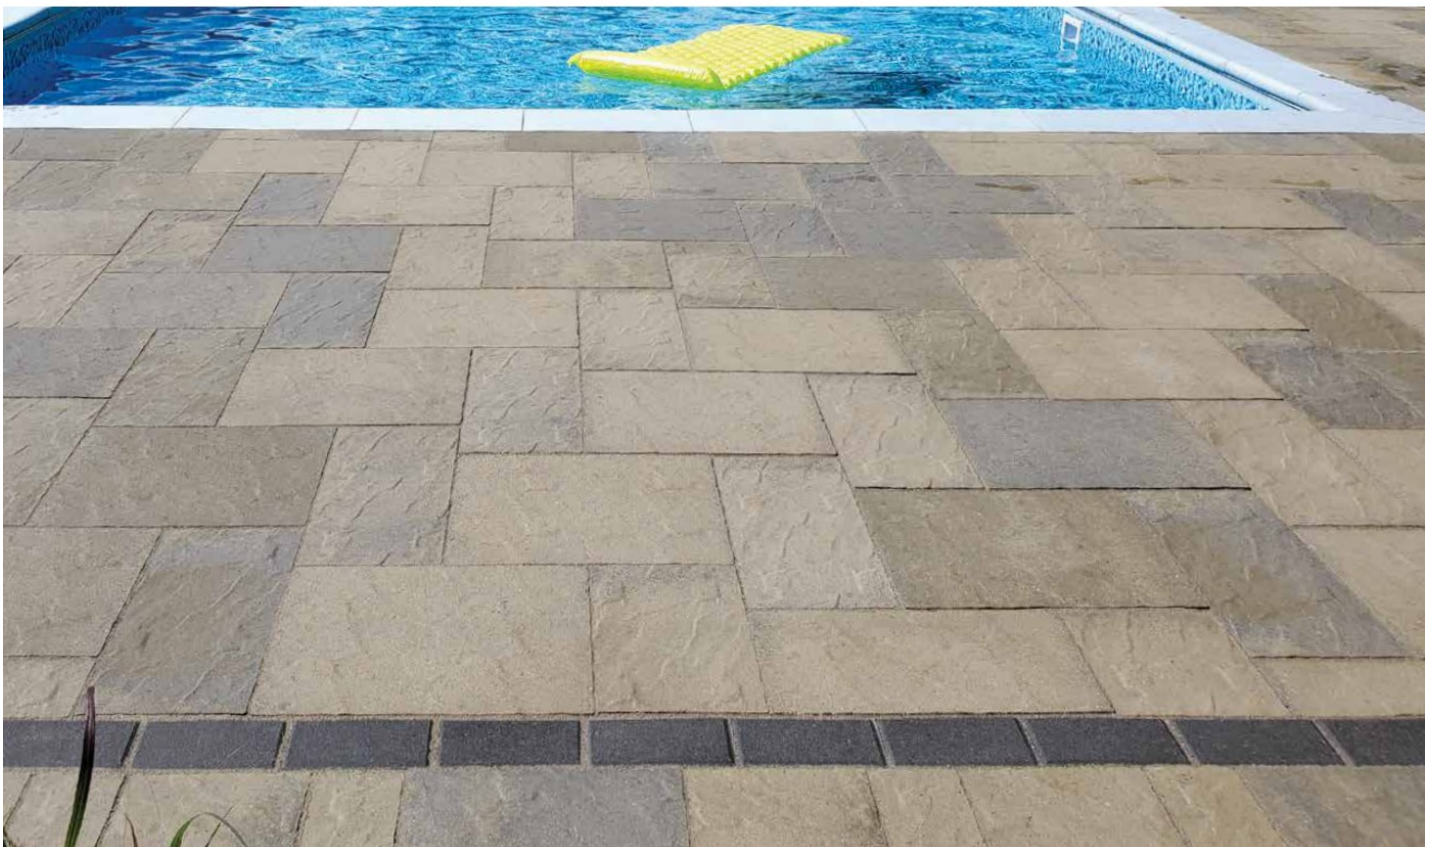

Creme Slatestone Grande Pavers & Black Dekrastone Paver Sailor Course 33