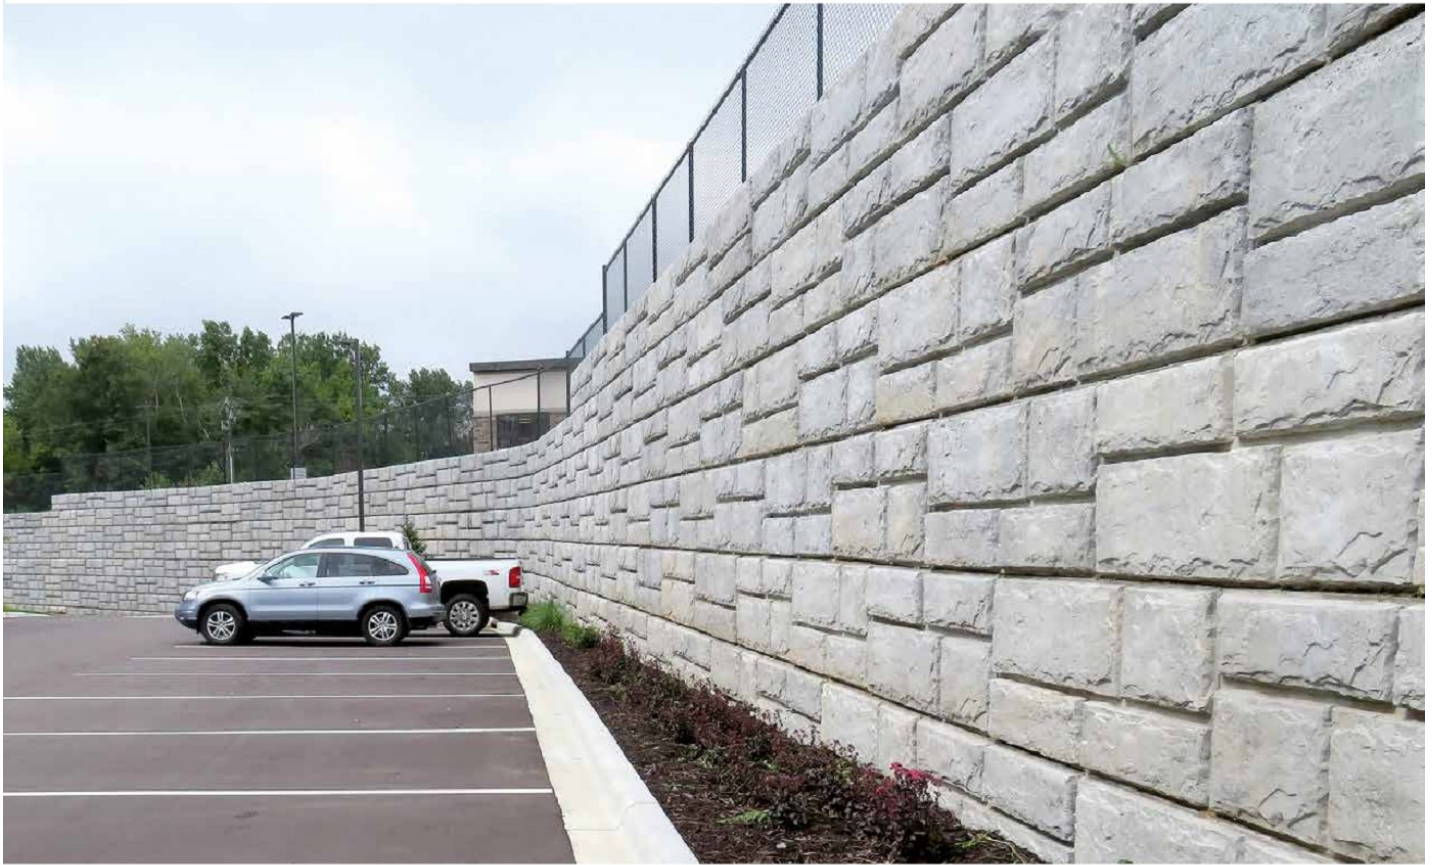

DOT Approved

Minimum quantities apply. Contact your Midwest Sales Representative for availability.

Bronco 30H
67.5" x 30" x 45"

Half Unit
2,700 lbs.

Universal Corner Unit
4,050 lbs.

Cap Unit
3,300 lbs.

Corner Cap Unit
3,300 lbs.