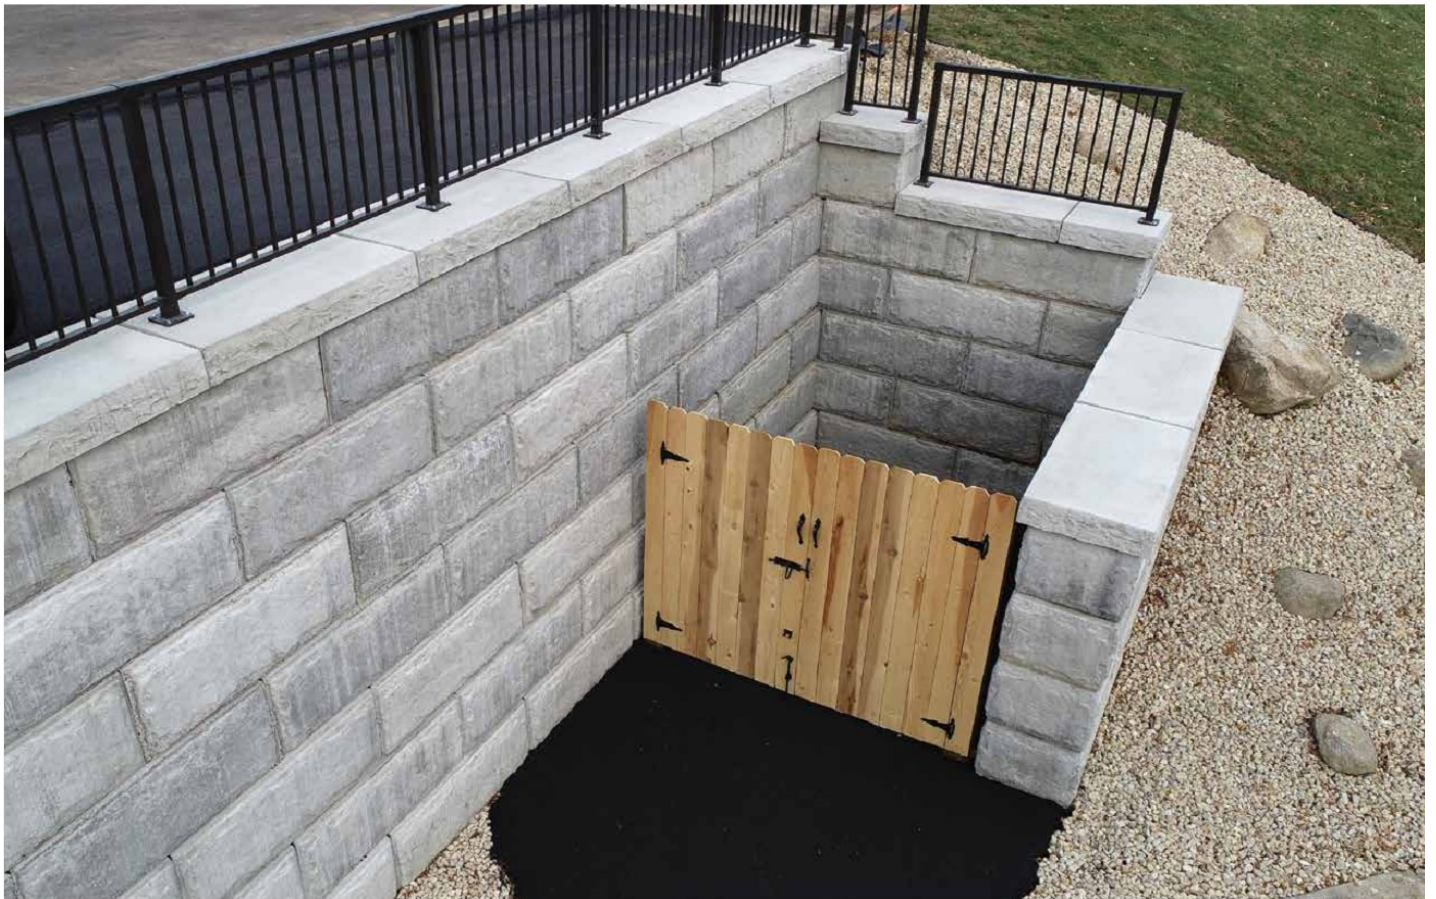

Bronco 18H Wall Units, Freestanding Units & Universal Flat Caps 87