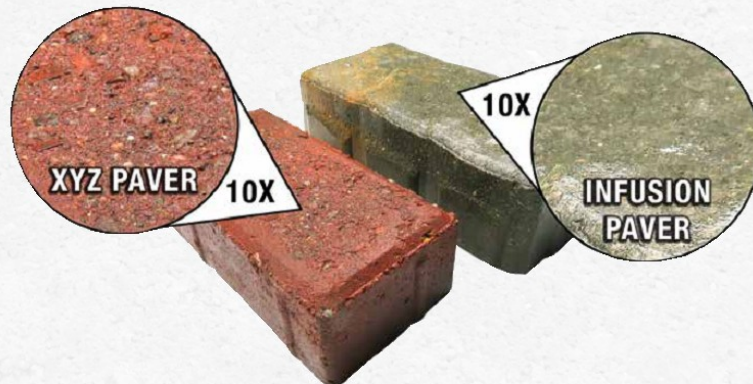

INFUSION™ TECHNOLOGY

By Willow Creek

- Enhances paver durability & color
- Extends the paver's vibrant "new paver" look
- Improves stain resistance for everyday use
- Increases durability by reducing absorption
- Tested for all-season weathering

Infusion Performance Test

Acid Bath Results