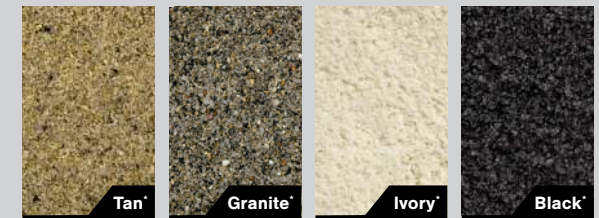

MULTIPLE APPLICATIONS

Can be used for traditional paver installations and concrete overlays.

PRODUCT VIDEOS

SRWProducts.com/Videos

CLEAR POLYMER TECHNOLOGY

PRODUCT COMPARISON

FAST ACTIVATION

Multiple Applications

- ▶ Joints up to 2"
- ▶ Concrete Pavers
- ▶ Driveways
- ▶ Walkways
- ▶ Pool Decks
- ▶ Patios
- ▶ False Joints
- ▶ Concrete Overlays

Rain Safe In 10 Minutes

Pavermate Z3™ starts to react and gain strength in 5 minutes. Fully activates throughout the whole joint becoming rain safe in 10 minutes when properly activated according to instructions. It holds its form after 10 minutes, but should be allowed to cure for the full dry time to achieve the best long-term results.

Popular Colors

Pavermate Z3™ is available in 4 popular colors.

**Enlarged to show detail. Actual color varies by geographic location.*

Instructions Made Easy

We offer a wealth of resources on our website including installation instructions for many products. Step-by-step installation photographs and instructions are also available on the back of the Pavermate Z3™ package.