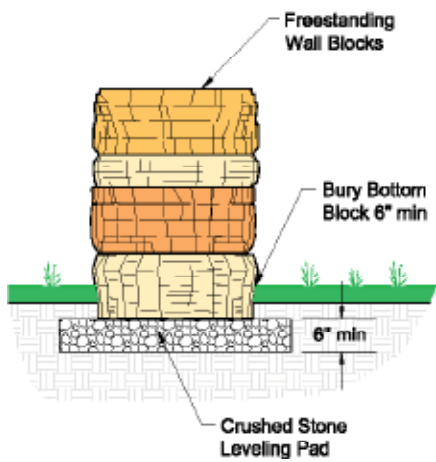

FEATURES

- Same weathered stone textures found on our Outcropping units.
- A five-sided surface texture allows for freestanding (two-sided) installations.
- Optional cored units allow for grouting and rebar installation for high heights.
- Consistent dimensions = fast installation.

GENERAL NOTES

TYPICAL FREESTANDING WALL