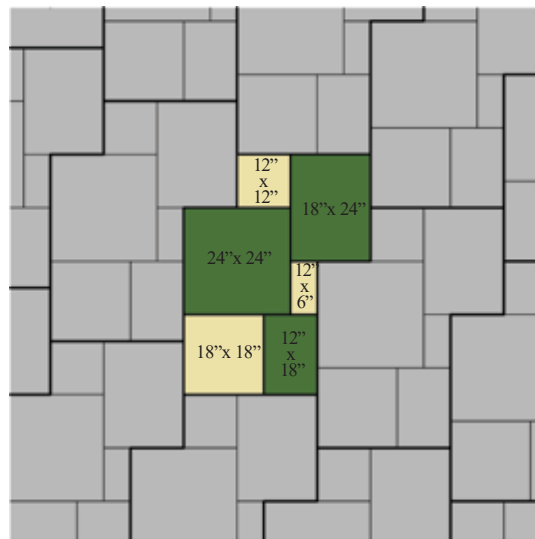

ROSETTA

Visit one of our showrooms or learn more at [kingsmaterial.com](http://kingsmaterial.com)

Cedar Rapids 319.363.0233 Coralville 319.354.1003 Eldridge 563.285.2565 Waukee 515.978.6852

## FEATURES

- Authentic, natural, slate texture
- 6 unique shapes, 24 unique stone textures
- All sizes on every pallet = simple installation
- Uniform thickness and accurate dimensions = Fast installation and a beautiful end result
- Consistent 2" thickness.

## GENERAL NOTES

**PATIO LAYOUT**

**WALKWAY LAYOUT**

**DIMENSIONAL FLAGSTONE PALLET**  
 98 sf / pallet  
 2350# / pallet  
 8 layers / pallet  
 One layer = 1 pattern