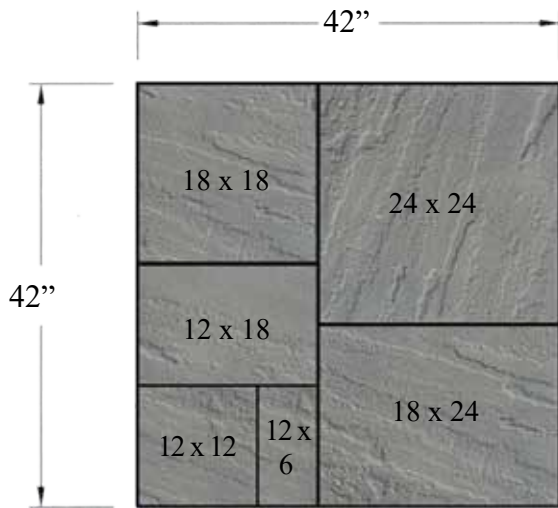

ROSETTA

Visit one of our showrooms or learn more at [kingsmaterial.com](http://kingsmaterial.com)

Cedar Rapids 319.363.0233 Coralville 319.354.1003 Eldridge 563.285.2565 Waukee 515.978.6852

## FEATURES

- Authentic, natural, slate texture
- 6 unique shapes, 24 unique stone textures
- All sizes on every pallet = simple installation
- Uniform thickness and accurate dimensions = Fast installation and a beautiful end result
- Consistent 2" thickness.

## GENERAL NOTES

**PATIO LAYOUT**

**WALKWAY LAYOUT**

**DIMENSIONAL FLAGSTONE PALLET**  
 98 sf / pallet  
 2350# / pallet  
 8 layers / pallet  
 One layer = 1 pattern