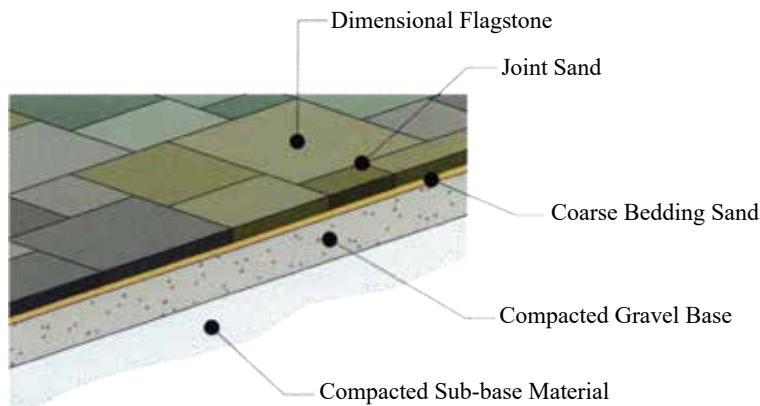

DIMENSIONAL FLAGSTONE PALLET
98 sf / pallet
2350# / pallet
8 layers / pallet
One layer = 1 pattern